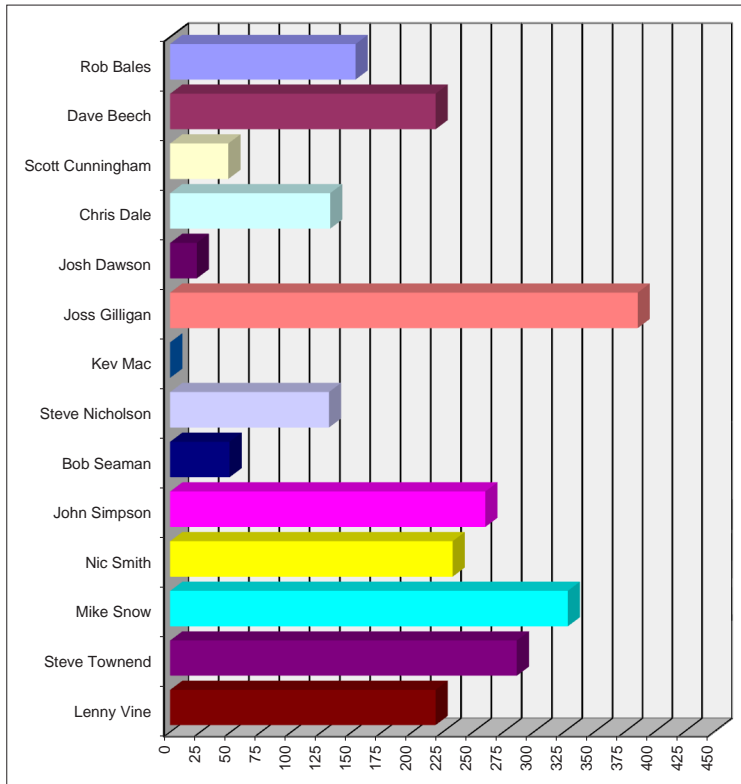

Charts 2012

Individual Weights