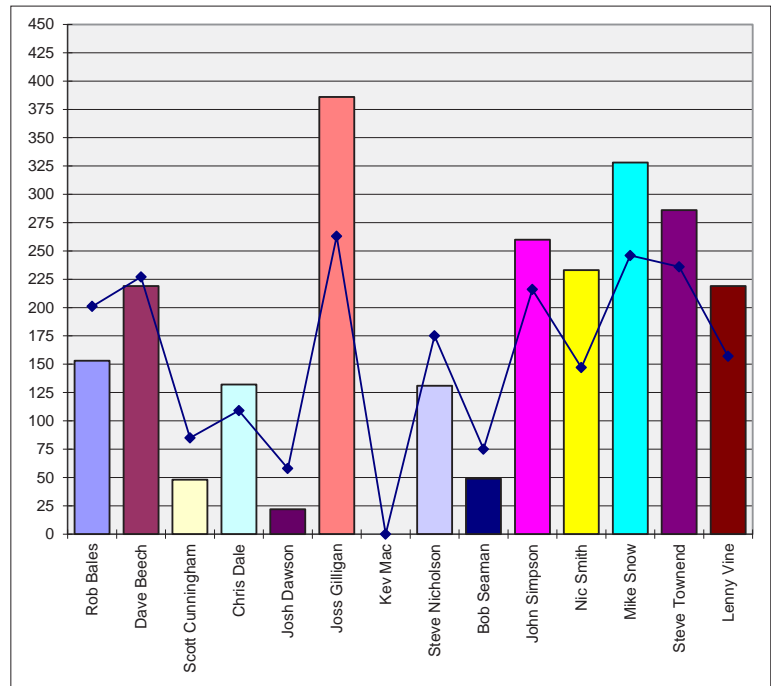

Totals 2012

Individual Weights	Points	Attendance	Venue Weights
Joss Gilligan	Joss Gilligan	Rob Bales	Lambwath
386 lb	263	100 %	92 lb
4 oz			4 oz
Mike Snow	Mike Snow	Joss Gilligan	Tansterne
328 lb	246	100 %	163 lb
11 oz			0 oz
Steve Townend	Steve Townend	Dave Beech	Westlands
286 lb	236	92 %	300 lb
2 oz			2 oz
John Simpson	Dave Beech	Mike Snow	Lambwath
260 lb	227	92 %	70 lb
2 oz			0 oz
Nic Smith	John Simpson	Steve Townend	Westlands
233 lb	216	92 %	148 lb
3 oz			8 oz
Lenny Vine	Rob Bales	John Simpson	Tansterne
219 lb	201	92 %	371 lb
8 oz			0 oz
Dave Beech	Steve Nicholson	Steve Nicholson	Westlands
219 lb	175	83 %	169 lb
6 oz			8 oz
Rob Bales	Lenny Vine	Bob Seaman	Wholsea
153 lb	157	67 %	425 lb
8 oz			8 oz
Chris Dale	Nic Smith	Lenny Vine	Redwood
132 lb	147	58 %	131 lb
8 oz			7 oz
Steve Nicholson	Chris Dale	Nic Smith	Westlands
131 lb	109	58 %	140 lb
1 oz			0 oz
Bob Seaman	Scott Cunningham	Chris Dale	Wholsea
49 lb	85	50 %	336 lb
8 oz			8 oz
Scott Cunningham	Bob Seaman	Scott Cunningham	Westlands
48 lb	75	42 %	122 lb
0 oz			0 oz
Josh Dawson	Josh Dawson	Josh Dawson	
22 lb	58	33 %	
0 oz			
Kev Mac	Kev Mac	Kev Mac	
0 lb	0	0 %	
0 oz			
			2469 lb
			13 oz

Venues complete 12 of 12

Venues cancelled

New venue

Charts 2012

Individual Weights

Points v Weights

Venue Weights

Trophy Winners 2012