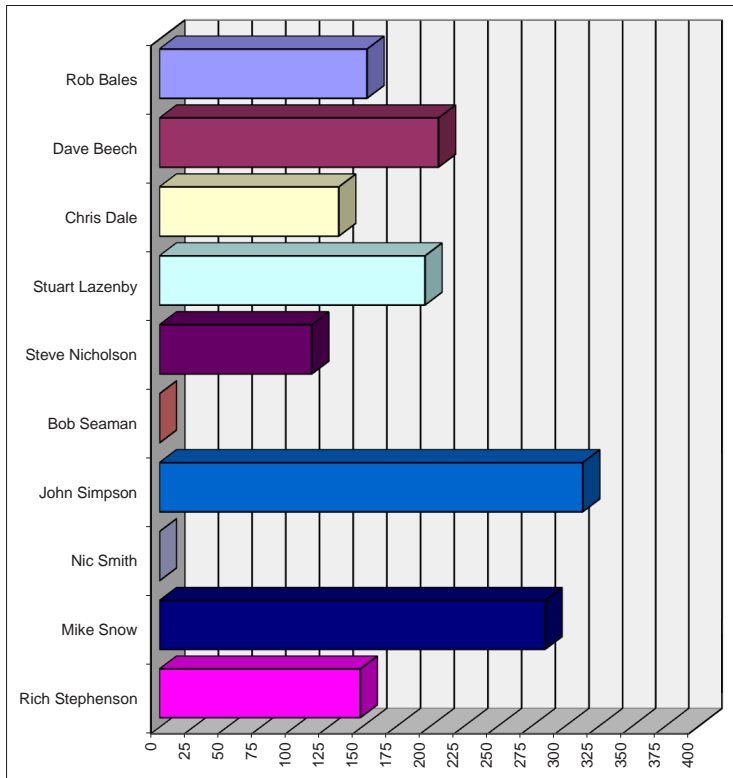

Charts 2014

Individual Weights