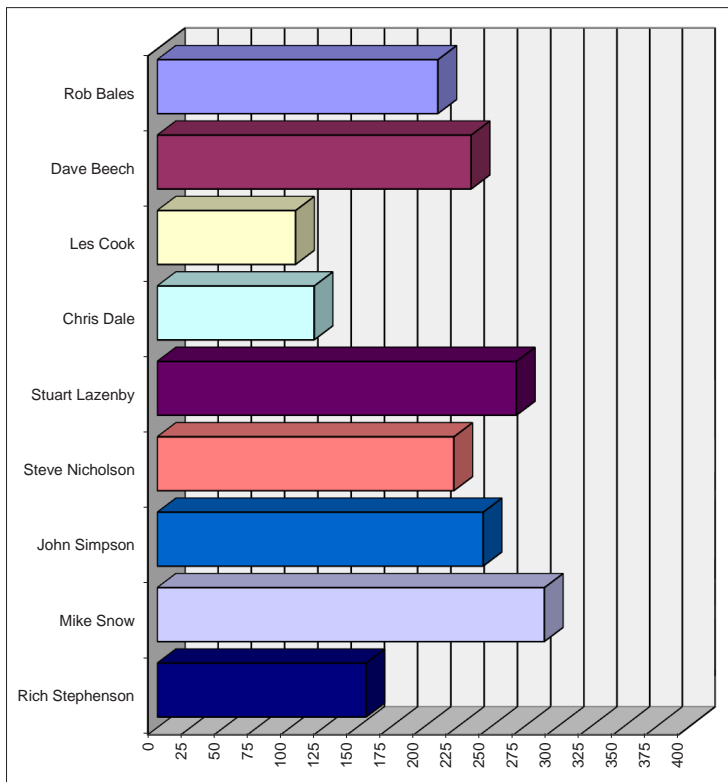

Charts 2015

Individual Weights