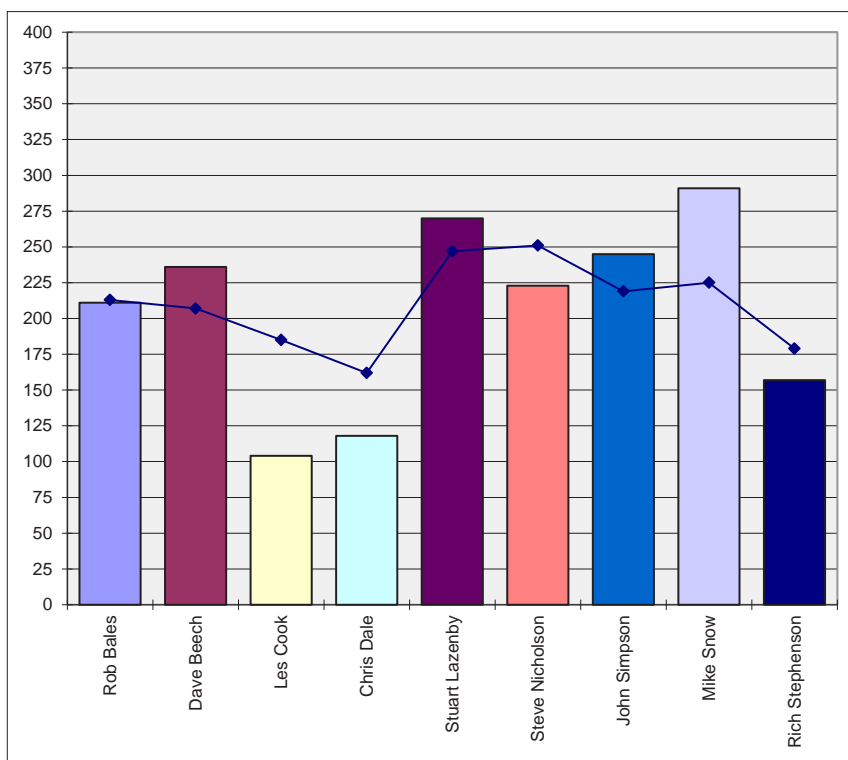

# Totals 2015

Individual Weights		Points		Attendance		Venue Weights		
Mike Snow	291 lb	0 oz	251	Les Cook	100 %	Westlands	147 lb	8 oz
Stuart Lazenby	270 lb	4 oz	247	Chris Dale	100 %	Newbridge	149 lb	12 oz
John Simpson	245 lb	13 oz	225	Stuart Lazenby	92 %	Hosticks	98 lb	7 oz
Dave Beech	236 lb	0 oz	219	Steve Nicholson	92 %	Westlands	281 lb	8 oz
Steve Nicholson	223 lb	6 oz	213	John Simpson	83 %	Newbridge	189 lb	14 oz
Rob Bales	211 lb	4 oz	207	Mike Snow	83 %	Westlands	278 lb	0 oz
Rich Stephenson	157 lb	2 oz	185	Rob Bales	83 %	Hosticks	85 lb	10 oz
Chris Dale	118 lb	3 oz	179	Dave Beech	75 %	Tansterne	126 lb	12 oz
Les Cook	104 lb	12 oz	162	Rich Stephenson	75 %	Risby	191 lb	2 oz
						Westlands	150 lb	7 oz
						Lambwath	93 lb	6 oz
						Willitof	65 lb	6 oz
							<b>1857 lb</b>	<b>12 oz</b>

Venues complete 12 of 12

Venues cancelled

New venue

# Charts 2015

Individual Weights

Points v Weights

Venue Weights