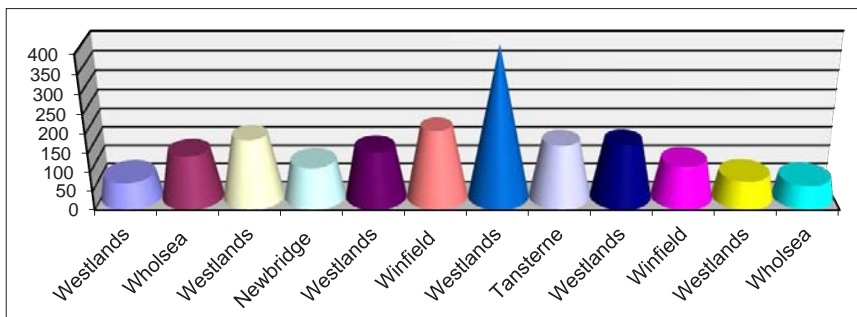

Totals 2016

Individual Weights	Points	Attendance	Venue Weights
John Simpson	John Simpson	Dave Beech	Westlands
Rich Stephenson	Dave Beech	John Simpson	Wholsea
Dave Beech	Stuart Lazenby	Dave Fisher	Westlands
Stuart Lazenby	Dave Fisher	Stuart Lazenby	Newbridge
Dave Fisher	Rich Stephenson	Chris Dale	Westlands
Steve Nicholson	Steve Nicholson	Rob Bales	Winfield
Rob Bales	Rob Bales	Steve Nicholson	Westlands
Chris Dale	Chris Dale	Rich Stephenson	Tansterne
Paddy North	Les Cook	Les Cook	Westlands
Les Cook	Paddy North	Paddy North	Winfield
			Westlands
			Wholsea
			1748 lb
			8 oz

Venues complete 12 of 12
 Venues cancelled
 New venue

Charts 2016

Individual Weights

Points v Weights

Venue Weights

Trophy Winners 2016

Burstwick Scale (G Atkinson)

John Simpson	126 lb 8 oz
Dave Beech	125 lb 11 oz
Rich Stephenson	114 lb 12 oz

Burstwick Points (W Chilcott)

Dave Beech	89
Stuart Lazenby	87
John Simpson	87

Summer Shield (Ron Hair)

John Simpson	93
Dave Beech	86
Rob Bales	85

Winter Shield

John Simpson	93
Stuart Lazenby	89
Rich Stephenson	89