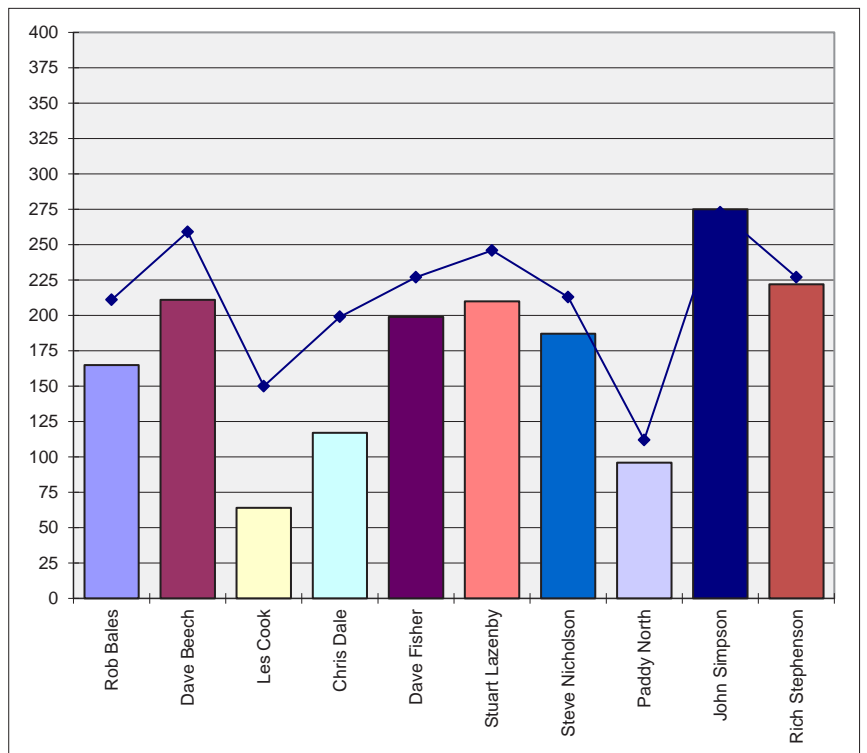

Points v Weights