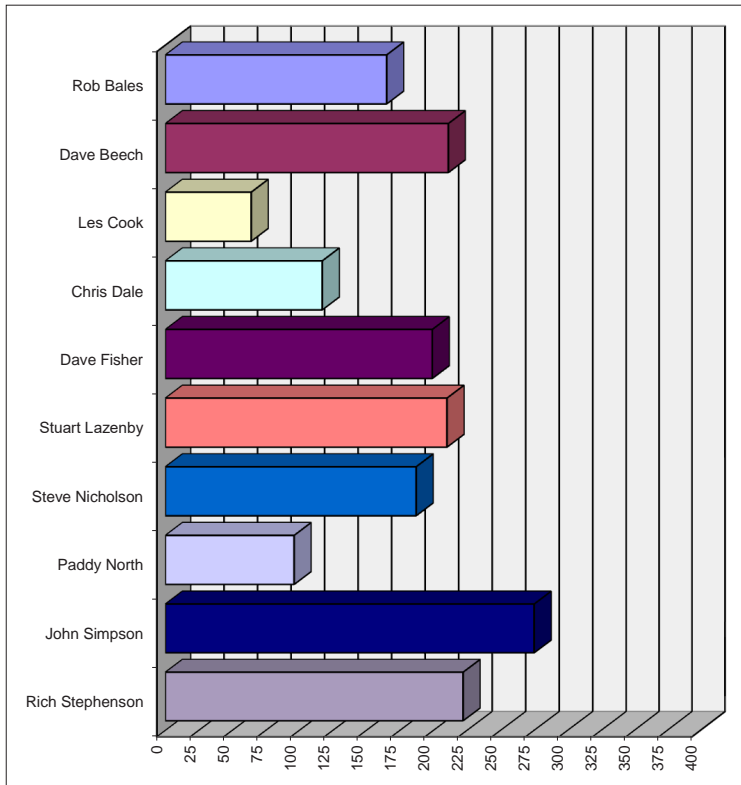

Charts 2016

Individual Weights