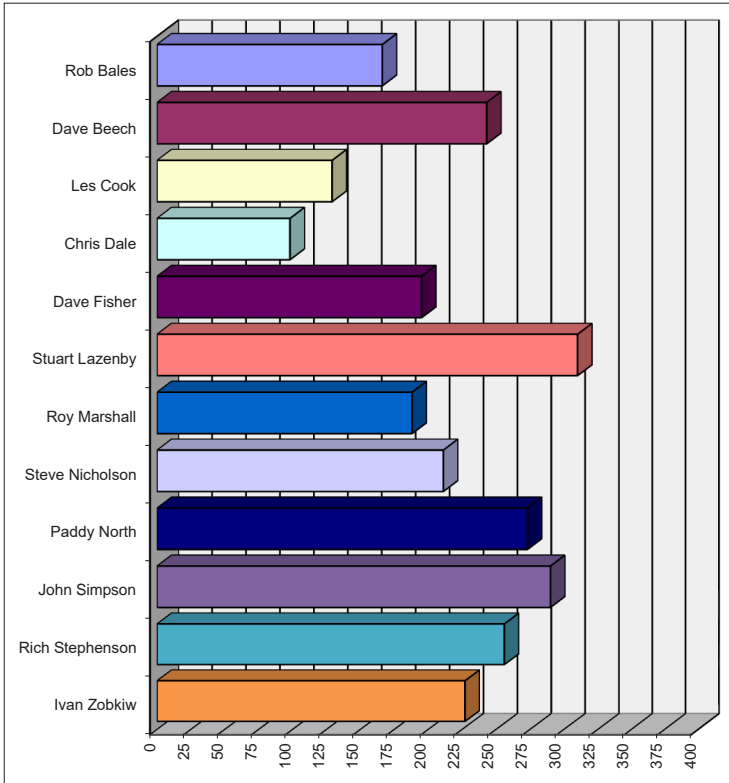

Charts 2017

Individual Weights